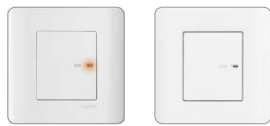

E8431D20 WE E8431D20/2 WE