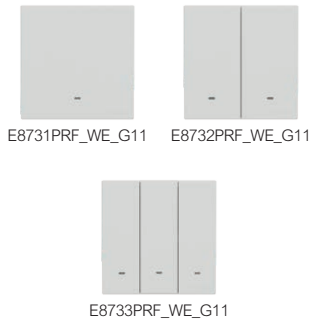

Momentary Switches 復位掣

Description	Unit Pack Inner box/Carton	White 搪瓷白 Unit Price HK$	Wine Gold 沉醉金 Unit Price HK$	Dark Grey 石墨灰 Unit Price HK$
10A 1 Gang Momentary Switch 10A 單位復位掣	10/90	E8731PRF_WE_G11 $57.00	E8731PRF_WG $74.00	E8731PRF_DG $74.00
10A 2 Gang Momentary Switch 10A 兩位復位掣	10/90	E8732PRF_WE_G11 $69.00	E8732PRF_WG $89.00	E8732PRF_DG $89.00
10A 3 Gang Momentary Switch 10A 三位復位掣	10/90	E8733PRF_WE_G11 $95.00	E8733PRF_WG $107.00	E8733PRF_DG $107.00

Curtain Switch 窗簾掣

Description	Unit Pack Inner box/Carton	White 搪瓷白 Unit Price HK$	Wine Gold 沉醉金 Unit Price HK$	Dark Grey 石墨灰 Unit Price HK$
10A 2 Gang Mechanical Curtain Switch 10A 兩位機械窗簾掣	8/72	E8732CF_WE_G11 $576.00	E8732CF_WG $702.00	E8732CF_DG $702.00

Minimum order quantity (MOQ) applies to some products. Please contact Sales Department for details.
All prices are subject to change without prior notice.
部份產品設最低訂購數量要求，詳情請聯絡營業部。
價格如有更改，恕不另行通知。